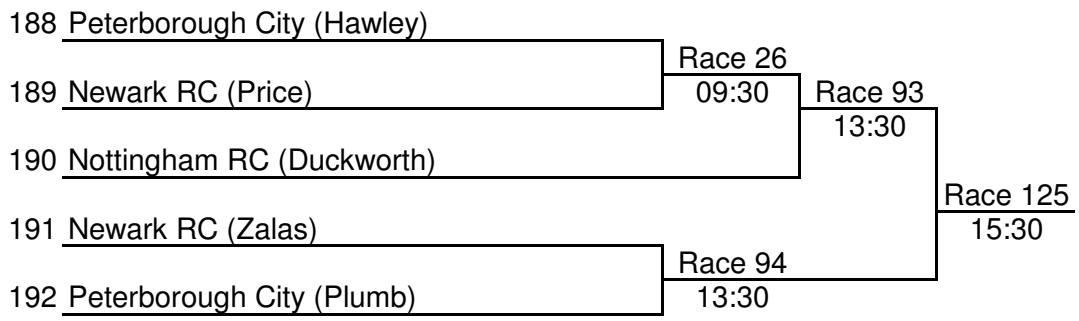

186 Peterborough City (Phillips)

Race 124

187 Nottingham RC (Mason)

15:30

EVENT No. 52
Sponsored by:

W.J16A.1x
Sally Horrocks

EVENT No. 53
Sponsored by:

W.J15A.1x
Liz & Howard