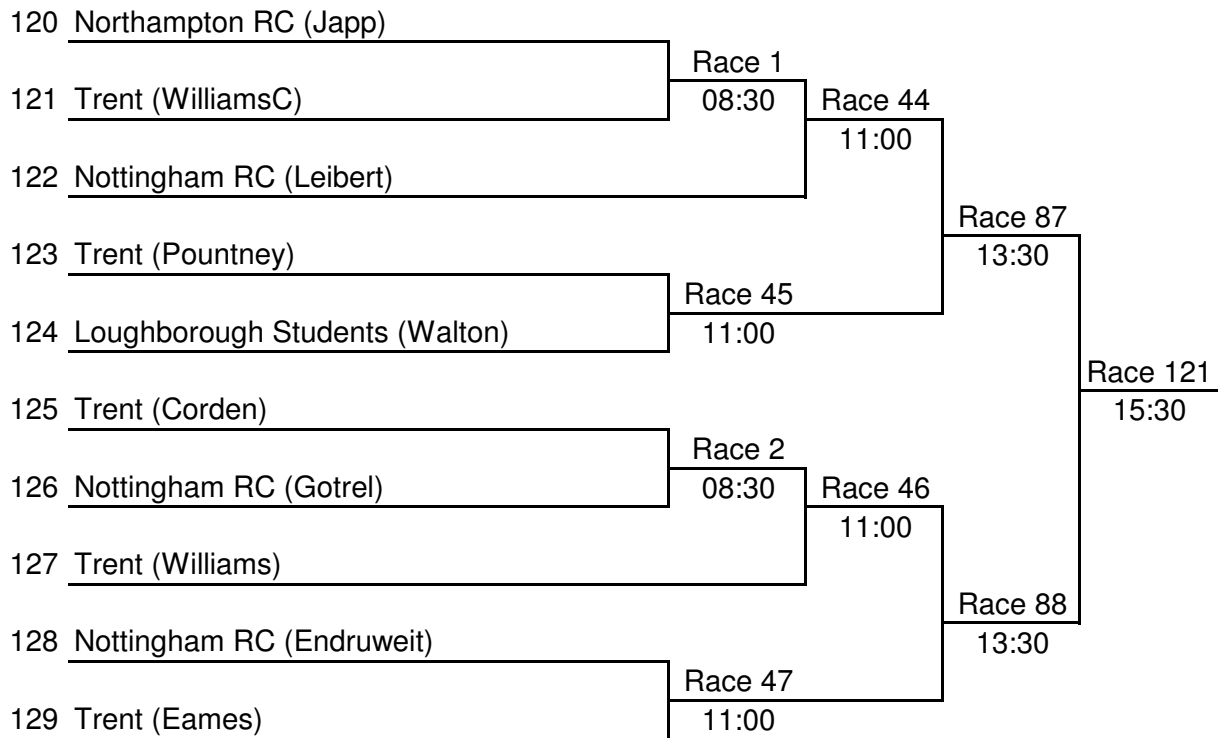

EVENT No. 36
Sponsored by:

Mx.PRI.2x
Sally Horrocks

118	<u>Lincoln RC</u>		
119	<u>Leicester RC</u>	Race 95	13:00
119	<u>Leicester RC</u>		
118	<u>Lincoln RC</u>	Race 129	15:30

EVENT No. 37
Sponsored by:

ELI.1x
Liz & Howard