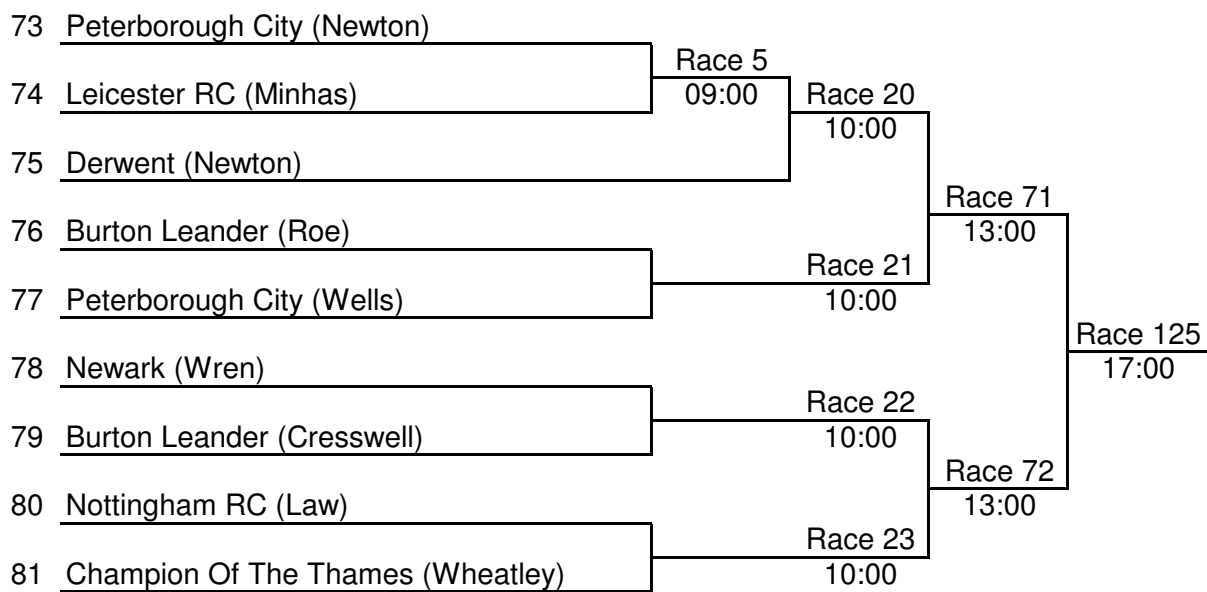

EVENT No. 21
Sponsored by:

J14A.2x
Mr E A W Green

EVENT No. 22
Sponsored by:

J13A.2x
John Coleman

82	<u>Newark RC</u>		
83	<u>Leicester RC</u>	Race 55 12:00	Race 106
84	<u>Peterborough City RC</u>		15:30