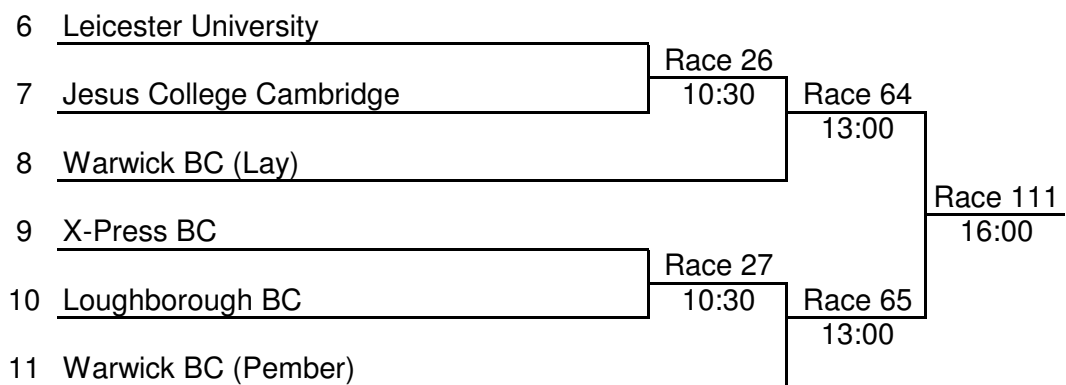

5 Burton Leander

Race 57

12:30

EVENT No. 3
Sponsored by:

IM3.4+
Walkers Crisps

EVENT No. 4
Sponsored by:

NOV.4+
Kirby & West

EVENT No. 5
Sponsored by: