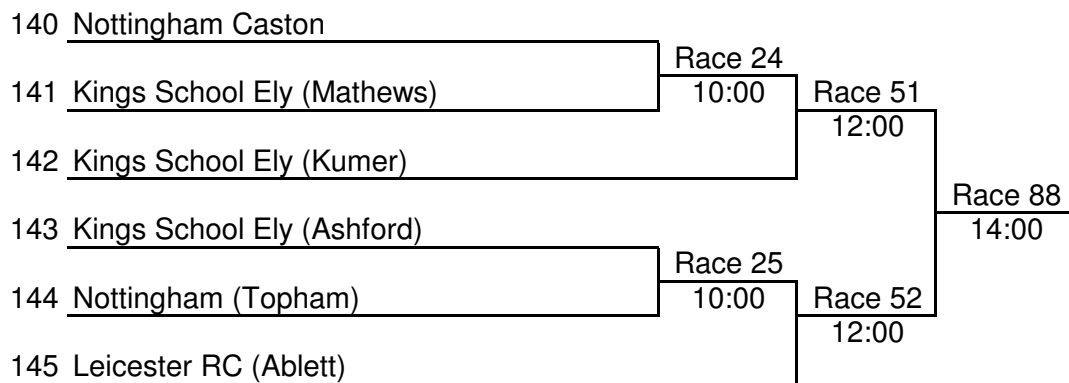

134 Trent (Pountney)

16:30

EVENT No. 38
Sponsored by:

J16A.1x
Mawby and King Glassworks

EVENT No. 39
Sponsored by:

J15A.1x
Sally Horrocks

EVENT No. 40
Sponsored by:

J14A.1x
Sally Horrocks