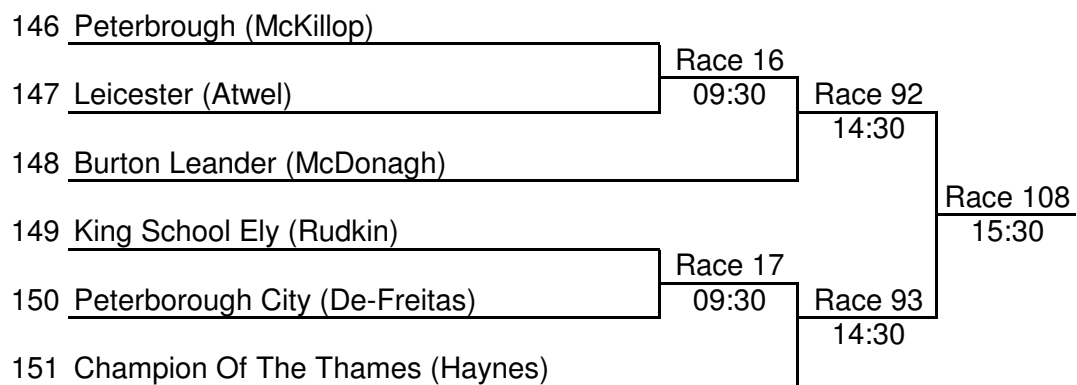

134 Trent (Pountney)

16:30

EVENT No. 38
Sponsored by:

J16A.1x
Mawby and King Glassworks

EVENT No. 39
Sponsored by:

J15A.1x
Sally Horrocks

EVENT No. 40
Sponsored by:

J14A.1x
Sally Horrocks