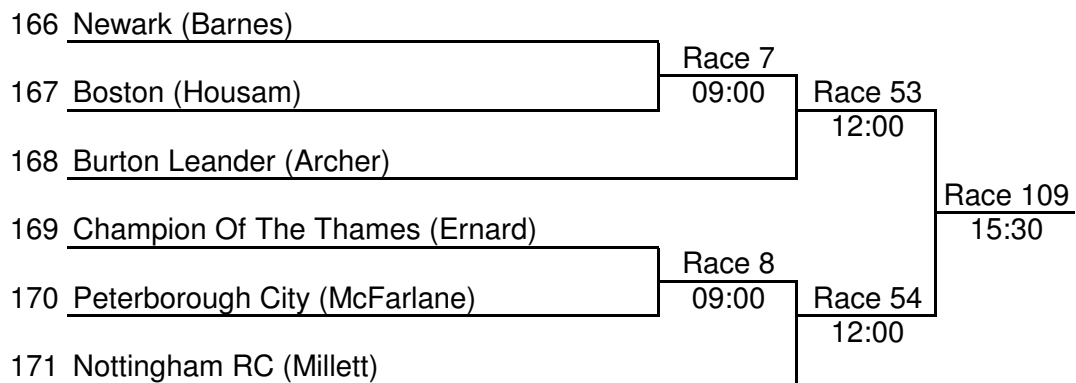

163 Staines (Tollett) (E)

10:30

EVENT No. 45
Sponsored by:

W.J15A.1x
Mr E A W Green

EVENT No. 46
Sponsored by:

W.J14A.1x
Mr E A W Green

172	<u>Trent (Dickinson)</u>			
173	<u>Newark (Lane)</u>		Race 48 11:30	
174	<u>Peterborough City (Swain)</u>			Race 79 13:30
175	<u>Burton Leander (Manton)</u>		Race 49 11:30	