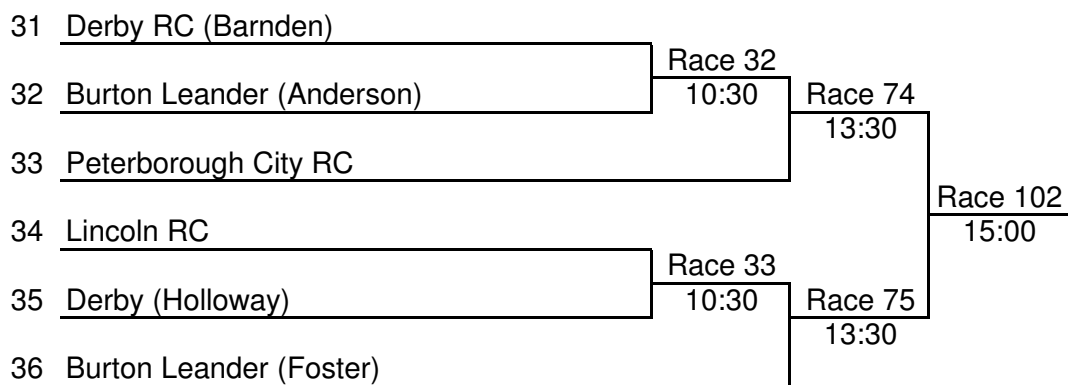

EVENT No. 7
Sponsored by:

W.NOV.4+
West Elloe Pharmacy

EVENT No. 8
Sponsored by:

W.MasC.4-
Barratt Homes, Freemans Meadow

37 Oundle Town RC

38 Peterborough / Leicester Composite

Race 114

16:00