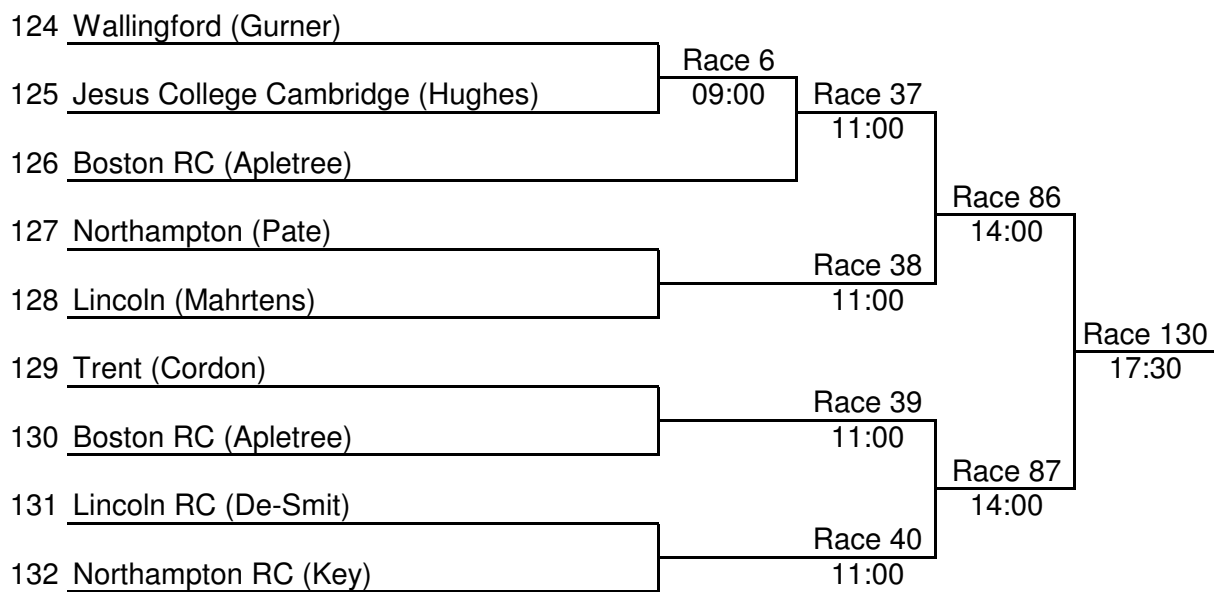

EVENT No. 36
Sponsored by:

NOV.1x
Kirby & West