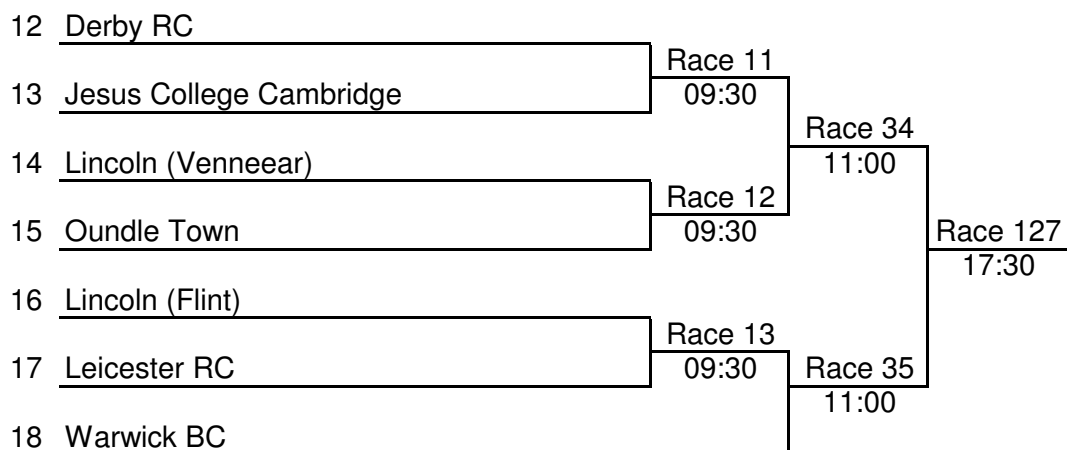

5 Burton Leander

Race 57

12:30

EVENT No. 3
Sponsored by:

IM3.4+
Walkers Crisps

EVENT No. 4
Sponsored by:

NOV.4+
Kirby & West

EVENT No. 5
Sponsored by: