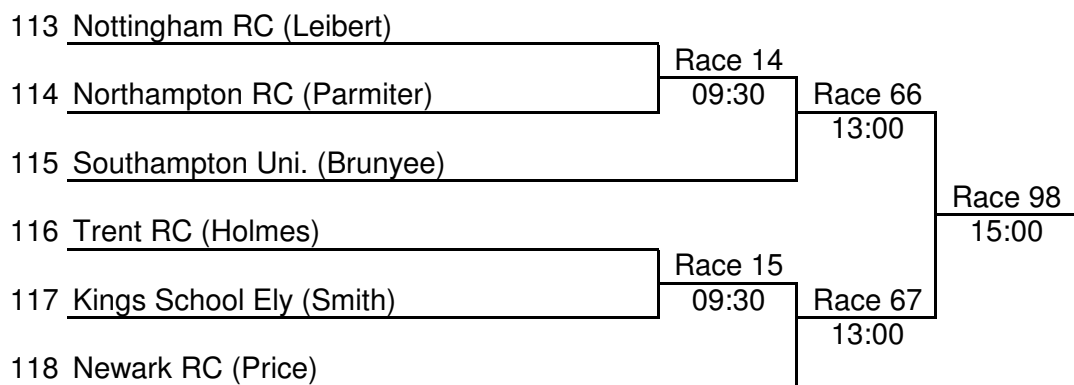

Race 61

111 Ancholme RC (C)

12:30

Race 103

112 Champion Of The Thames (C)

15:30

EVENT No. 34
Sponsored by:

IM2.1x
Kirby & West