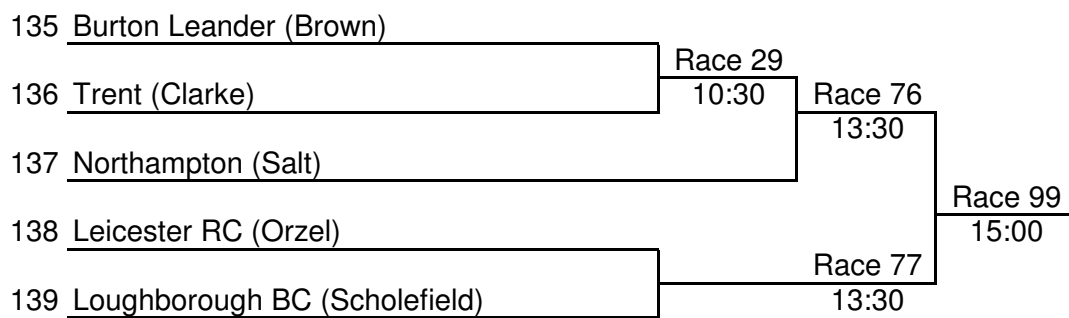

EVENT No. 38
Sponsored by:

J16A.1x
Mawby and King Glassworks