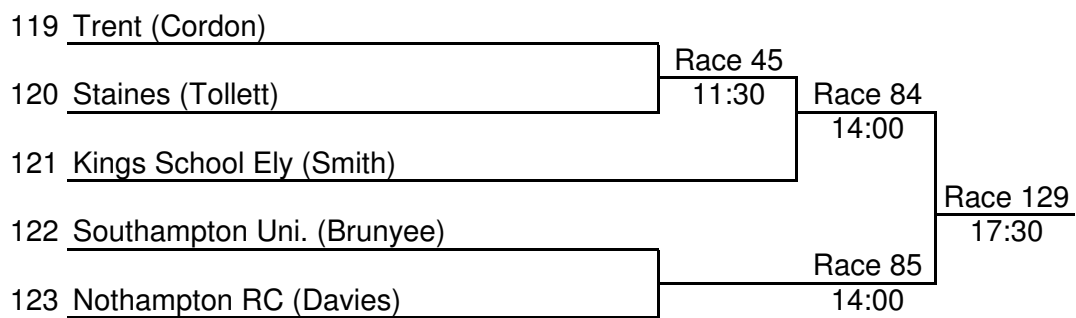

EVENT No. 35
Sponsored by:

IM3.1x
Wentworth Tankards