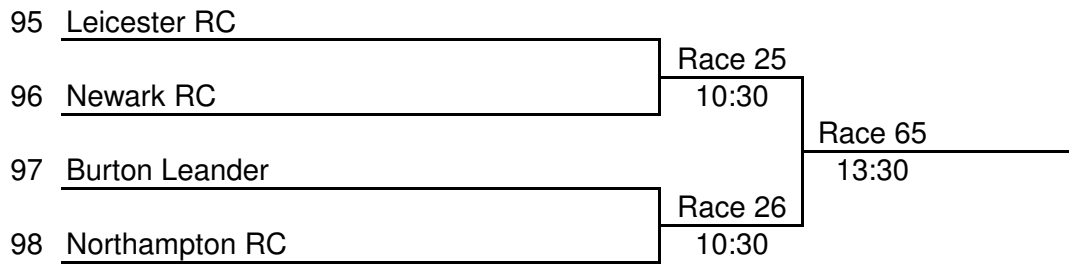

EVENT No. 30
Sponsored by:

W.NOV.2x
Blackfriars Bakery