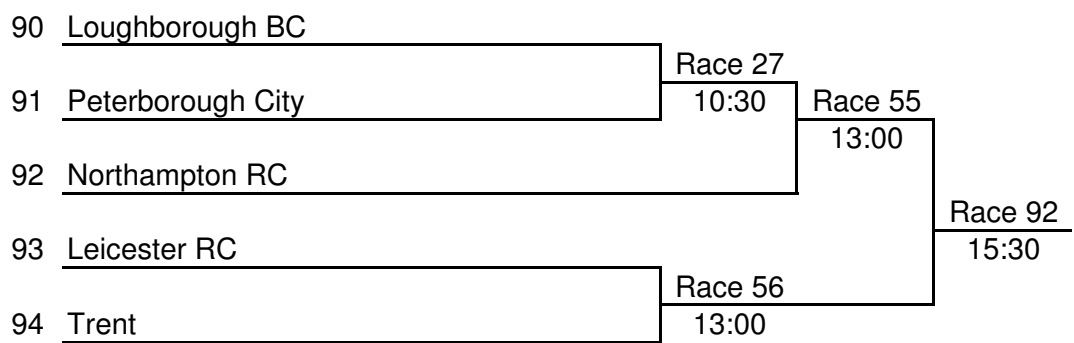

EVENT No. 28
Sponsored by:

W.IM3.2x
Barratt Homes, Freemans Meadow

85	Milton Keynes RC			
86	Loughborough BC/Leicester RC	Race 13		
		09:30	Race 48	
87	Lincoln RC		12:00	
88	Leicester RC			Race 84
				15:00
89	Northampton RC	Race 49		
		12:00		

EVENT No. 29
Sponsored by:

W.J15A.2x
Mawby and King Glassworks