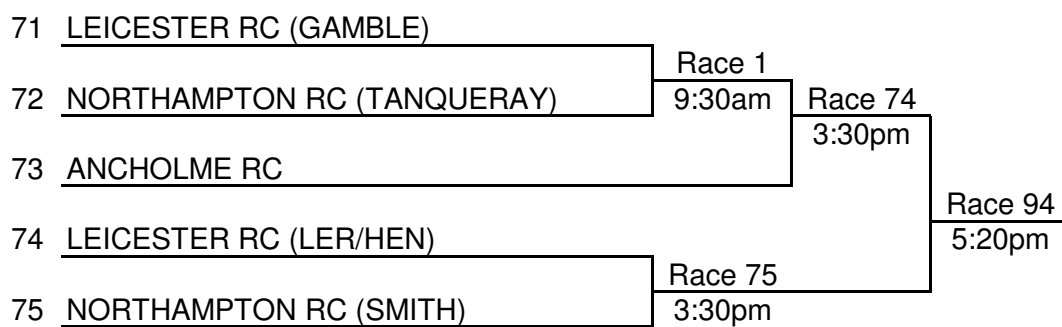

EVENT No. 27
Sponsored by:

Mx.IM1.2x
Wentworth Tankards