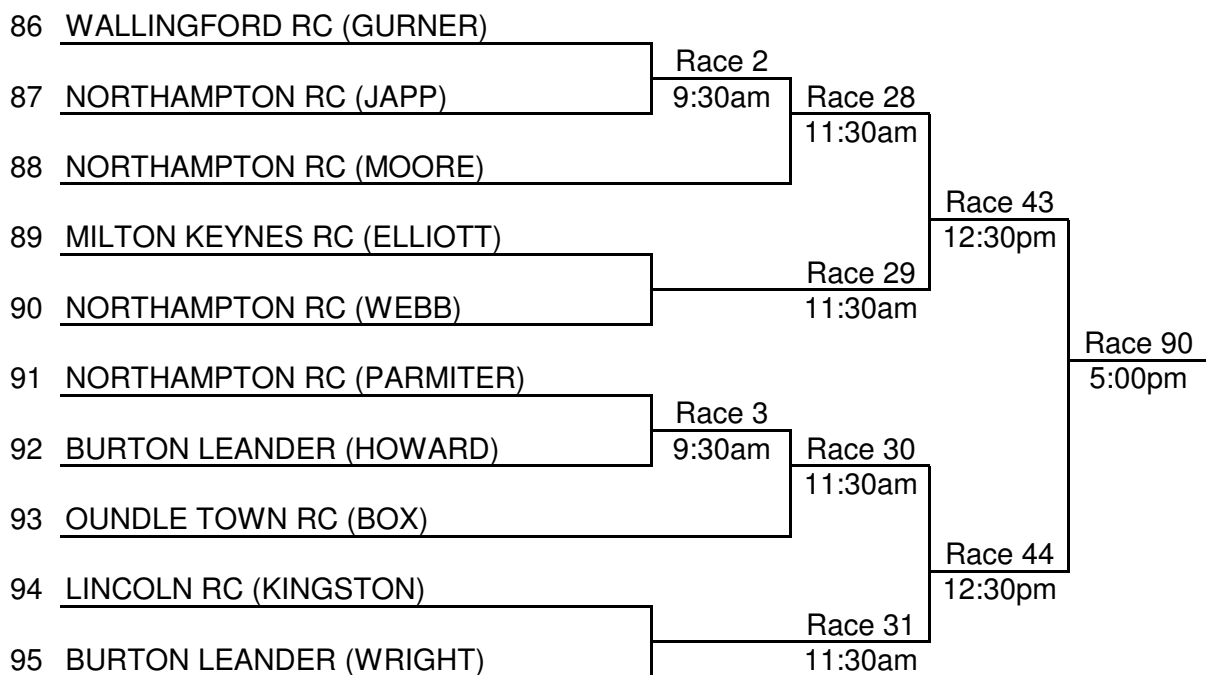

EVENT No. 31
Sponsored by:

NOV.1x
Kirby & West